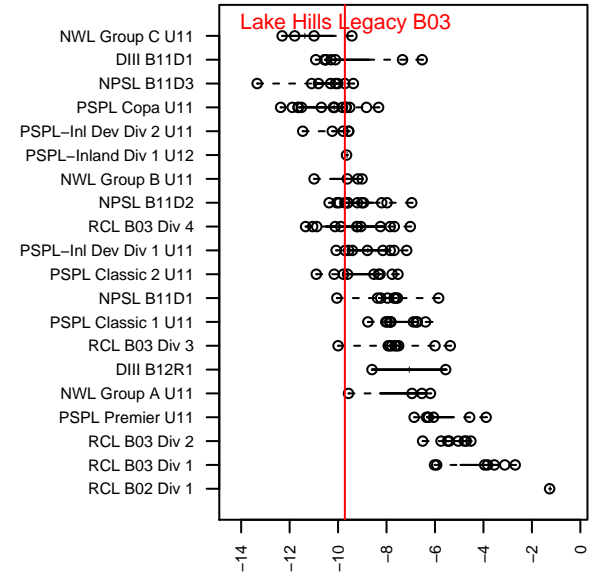

Lake Hills Legacy B03

Lake Hills SC
 Bellevue, WA
 B03 total strength=136
 attack=0.13 defense=0.08
 fall league = NPSL B11D2

alt names used:
 LAKE HILLS LEGACY (WA)
 LAKE HILLS LEGACY
 Lake Hills B'03 Legacy
 2014 Lake Hills Legacy B03

Venues played:
 2014 Snohomish United Invt U11 Silver
 2014 Bigfoot Bronze U11
 2014 NPSL B11D2
 2014 Cranberry Cup U11
 2014 Founders Cup B03

Lake Hills Legacy B03
 Dots are actual minus expected GF (blue circles) and GA (red triangles).
 Blue line is smoothed change in attack strength. Red is smoothed change in defense strength.

**attack and defense variance (black dot)
relative to other teams
and top 10 in region**

**attack and defense rating
relative to others at age
and all opponents in last 13 months**

Performance relative to 13 month average